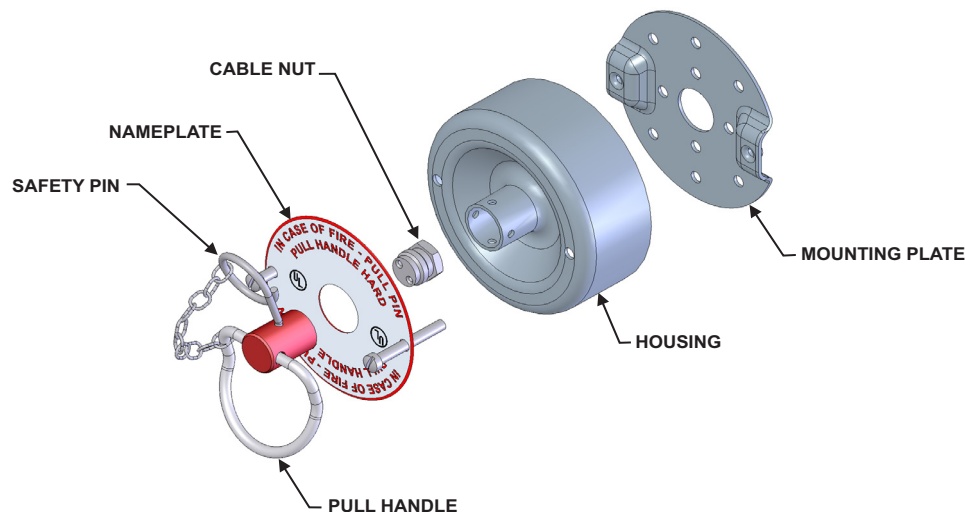

Mechanical Remote Manual Release

P/N: WK-875572-900

Effective: December 2014
B-87-016

FEATURES

- **For Use in:**
 - **Range Guard[®] Commercial Cooking Fire Suppression Systems**
 - **Industry Guard[™] Industrial Fire Suppression Systems**
- **For Use With Badger[®] UCH Control System**
- **UL & ULC Listed**
- **FM Approved for Industry Guard Systems**

DESCRIPTION

The Mechanical Remote Manual Release is provided as a means of manually actuating the Badger Range Guard or Industry Guard Fire Suppression System from a remote location. This release is installed on the UCH (Universal Control Head) using 1/16-inch Badger control cable, P/N WK-219649-000. The Badger suppression system is actuated by pulling out the safety pin and pulling hard on the handle.

Each Remote Manual Release is supplied with a separate nameplate which must be attached to the mounting surface one inch above or below the device.

Note: A second manual release can be installed on a single UCH line utilizing the Badger tee pulley, P/N 83-843792-000.

Mechanical Remote Manual Release, P/N 875572

Exploded View of Mechanical Remote Manual Release

Badger and Range Guard are registered trademarks of Kidde-Fenwal, Inc.
Range Guard is a registered trademark of Badger Fire Protection.
Industry Guard is a trademark of Badger Fire Protection.