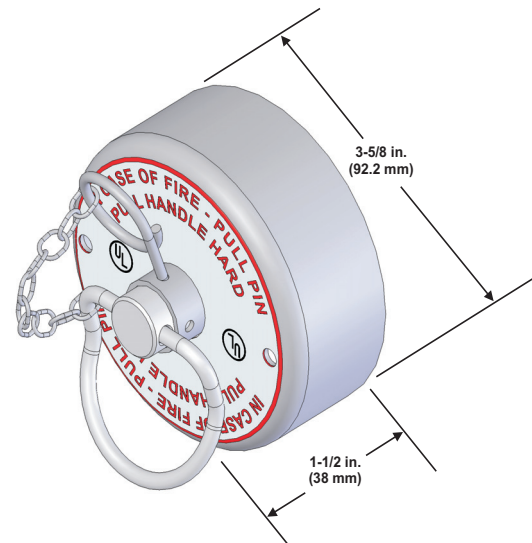

Mechanical Remote Manual Release

P/N: WK-875572-900

Effective: December 2014
B-87-016

FEATURES

- **For Use in:**
 - **Range Guard[®] Commercial Cooking Fire Suppression Systems**
 - **Industry Guard[™] Industrial Fire Suppression Systems**
- **For Use With Badger[®] UCH Control System**
- **UL & ULC Listed**
- **FM Approved for Industry Guard Systems**

DESCRIPTION

The Mechanical Remote Manual Release is provided as a means of manually actuating the Badger Range Guard or Industry Guard Fire Suppression System from a remote location. This release is installed on the UCH (Universal Control Head) using 1/16-inch Badger control cable, P/N WK-219649-000. The Badger suppression system is actuated by pulling out the safety pin and pulling hard on the handle.

Each Remote Manual Release is supplied with a separate nameplate which must be attached to the mounting surface one inch above or below the device.

Note: A second manual release can be installed on a single UCH line utilizing the Badger tee pulley, P/N 83-843792-000.